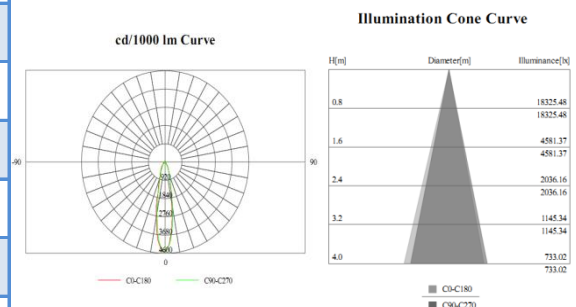

Diffuser

Input frequency **50/60Hz**

Trim

Driver **integrated**

caseing

IP rating **IP20**

Beam angle **40 deg**

Photometric chart

System lumen out put **2560lm**

System efficacy **90lm/W**

CCT **3000K**

CRI **80/ 90**

Life time **50000**

Brand **ALIGHT**

Country of origin **China**

Remarks