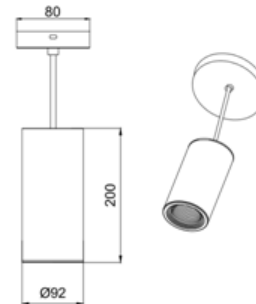

# ALIGHT

COB LED Solution Company Since 2008

Ref. No.

Type of luminaire **28W commercial pendant light**

Set model No. **AL-PL0228**

Image photo

Dimension and materials

Type of light source **COB LED**

Size **Ø92X200**

Dimming **/**

Weight **1.2kg**

Dimming range **/**

Body **Aluminum**

Power input **28W**

Reflector **PC**

Power voltage **220V**