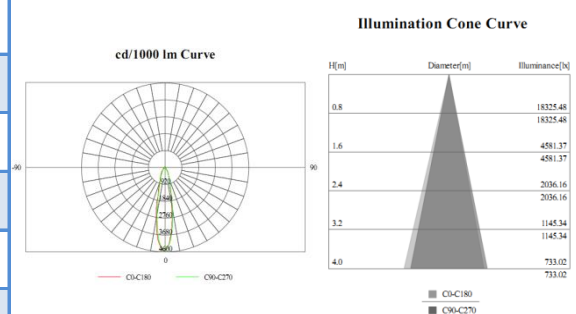

Diffuser

Input frequency **50/60Hz**

Trim

Driver **integrated**

caseing

IP rating **IP20**

Beam angle **40 deg**

Photometric chart

System lumen out put **2560lm**

System efficacy **90lm/W**

CCT **3000K**

CRI **80/ 90**

Life time **50000**

Brand **ALIGHT**

Country of origin **China**

Remarks