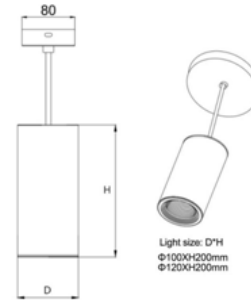

ALIGHT

COB LED Solution Company Since 2008

Ref. No.

Type of luminaire **28W commercial pendant light**

Set model No. **AL-PL0328**

Image photo

Dimension and materials

Type of light source **COB LED**

Size **Φ120X200**

Dimming **/**

Weight **1.3kg**

Dimming range **/**

Body **Aluminum**

Power input **28W**

Reflector **PC**

Power voltage **220V**

Diffuser

Input frequency **50/60Hz**

Trim

Driver **integrated**

caseing

IP rating **IP20**

Beam angle **40 deg**

Photometric chart