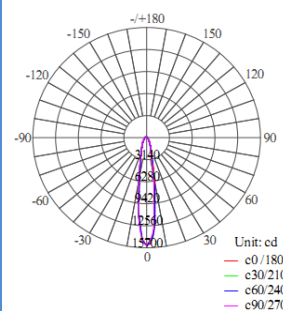

Diffuser

Input frequency **50/60Hz**

Trim

Driver **integrated**

caseing

IP rating **IP20**

Beam angle **20 deg**

Photometric chart

System lumen out put **2550lm**

System efficacy **92lm/W**

CCT **4000K**

CRI **80/ 90**

Life time **50000**

Brand **ALIGHT**

Country of origin **China**

Distribution Curve of Meridian

Illumination Cone Curve

Remarks