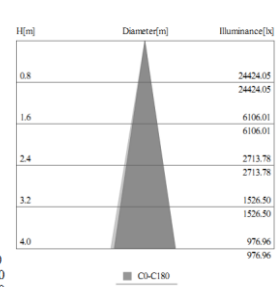

Size **Ø83X188**

Dimming **/**

Weight **1.3kg**

Dimming range **/**

Body **Aluminum**

Power input **28W**

Reflector **PC**

Power voltage **220V**

Diffuser

Input frequency **50/60Hz**

Trim

Driver **integrated**

caseing

IP rating **IP20**

Beam angle **20 deg**

Photometric chart

System lumen out put **2550lm**

System efficacy **92lm/W**

CCT **4000K**

CRI **80/ 90**

Life time **50000**

Brand **ALIGHT**

Country of origin **China**

Distribution Curve of Meridian

Illumination Cone Curve

Remarks