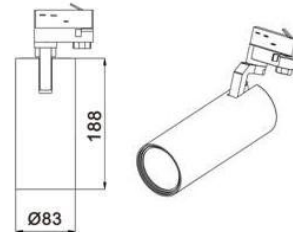

ALIGHT

COB LED Solution Company Since 2008

Ref. No.

Type of luminaire **28W commercial track light**

Set model No. **AL-TL0128-18**

Image photo

Dimension and materials

Type of light source **COB LED**

Size **Ø83X188**

Dimming **/**

Weight **1.3kg**

Dimming range **/**

Body **Aluminum**

Power input **28W**

Reflector **PC**

Power voltage **220V**

System lumen out put **2550lm**

System efficacy **92lm/W**

CCT **4000K**

CRI **80/ 90**

Life time **50000**

Brand **ALIGHT**

Country of origin **China**

Distribution Curve of Meridian