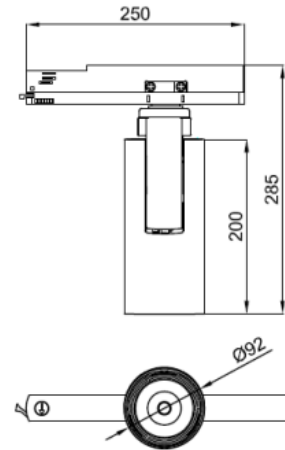

Ref. No.

Type of luminaire LED Track Light

Set model No. AL-TL0828-15

Image photo

Dimension and materials

Type of light source COB LED

Size Ø92\*200MM

Dimming /

Weight 1.5kg

Dimming range /

Body Aluminum

Power input 28W

Reflector PC

Power voltage 180-240VAC

Control method IR point to point

Input frequency 50/60Hz

Driver Integrated

Control distance 6-8 Meters

IP rating IP40

Beam angle 15°

Photometric chart

System lumen out put 100lm/w

System efficacy 85%

CCT 3000K / 4000K / 6000K