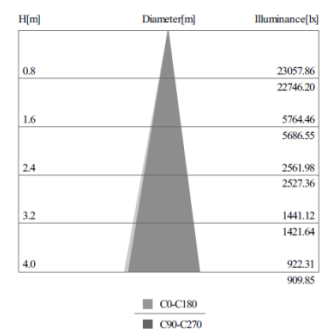

Driver Integrated

Control distance 6-8 Meters

IP rating IP40

Beam angle 15°

Photometric chart

System lumen out put 100lm/w

System efficacy 85%

CCT 3000K / 4000K / 6000K

CRI Ra80 / Ra90

Life time >50000h

Brand Alight

Country of origin China

Distribution Curve of Meridian

Illumination Cone Curve

Remarks