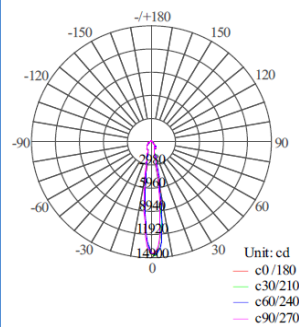

Type of light source COB LED

Size Ø92*200MM

Dimming /

Weight 1.5kg

Dimming range /

Body Aluminum

Power input 28W

Reflector PC

Power voltage 180-240VAC

Control method IR point to point

Input frequency 50/60Hz

Driver Integrated

Control distance 6-8 Meters

IP rating IP40

Beam angle 15°

Photometric chart

System lumen out put 100lm/w

System efficacy 85%

CCT 3000K / 4000K / 6000K

CRI Ra80 / Ra90

Life time >50000h

Brand Alight

Country of origin China

Distribution Curve of Meridian