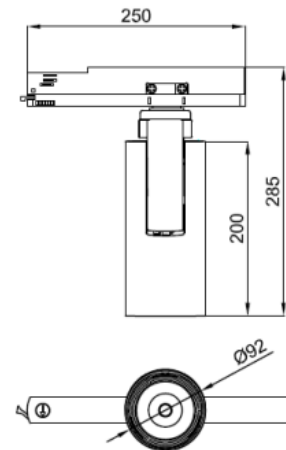

Ref. No.

 Type of luminaire **LED Track Light**

 Set model No. **AL-TL0828-30**

Image photo

Dimension and materials

 Type of light source **COB LED**

 Size **Ø92*200MM**

 Dimming **/**

 Weight **1.5kg**

 Dimming range **/**

 Body **Aluminum**

 Power input **28W**

 Reflector **PC**

 Power voltage **180-240VAC**

 Control method **IR point to point**

 Input frequency **50/60Hz**

 Driver **Integrated**

 Control distance **6-8 Meters**

 IP rating **IP40**

 Beam angle **30°**

Photometric chart

 System lumen out put **100lm/w**

 System efficacy **85%**

 CCT **3000K / 4000K / 6000K**

 CRI **Ra80 / Ra90**

 Life time **>50000h**

 Brand **Alight**

 Country of origin **China**

Distribution Curve of Meridian

Illumination Cone Curve

Remarks