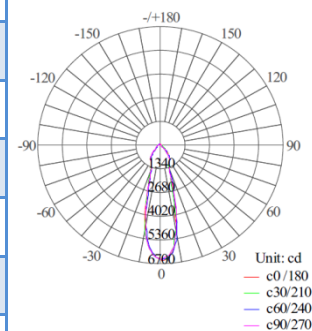

 Driver **Integrated**

 Control distance **6-8 Meters**

 IP rating **IP40**

 Beam angle **30°**

Photometric chart

 System lumen out put **100lm/w**

 System efficacy **85%**

 CCT **3000K / 4000K / 6000K**

 CRI **Ra80 / Ra90**

 Life time **>50000h**

 Brand **Alight**

 Country of origin **China**

Distribution Curve of Meridian

Illumination Cone Curve

Remarks