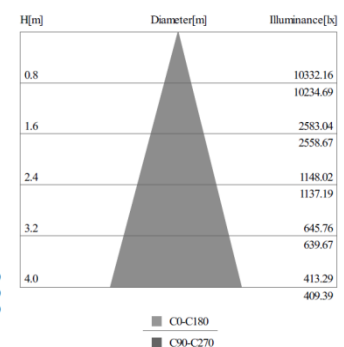

 Driver **Integrated**

 Control distance **6-8 Meters**

 IP rating **IP40**

 Beam angle **30°**

Photometric chart

 System lumen out put **100lm/w**

 System efficacy **85%**

 CCT **3000K / 4000K / 6000K**

 CRI **Ra80 / Ra90**

 Life time **>50000h**

 Brand **Alight**

 Country of origin **China**

Distribution Curve of Meridian

Illumination Cone Curve

Remarks