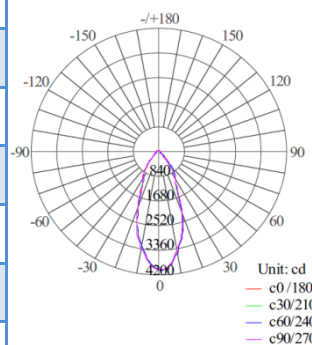

Type of light source COB LED

Size $\Phi 92 * 200MM$

Dimming /

Weight 1.5kg

Dimming range /

Body Aluminum

Power input 28W

Reflector PC

Power voltage 180-240VAC

Control method IR point to point

Input frequency 50/60Hz

Driver Integrated

Control distance 6-8 Meters

IP rating IP40

Beam angle 45°

Photometric chart

System lumen out put 100lm/w

System efficacy 85%

CCT 3000K / 4000K / 6000K

CRI Ra80 / Ra90

Life time >50000h

Brand Alight

Country of origin China

Distribution Curve of Meridian