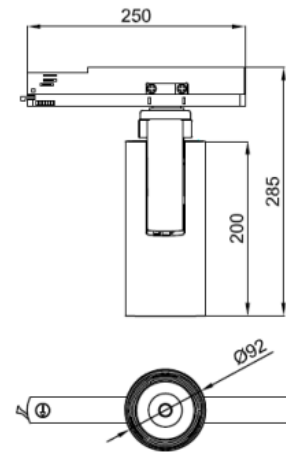

Ref. No.

Type of luminaire LED Track Light

Set model No. AL-TL0828-45

Image photo

Dimension and materials

Type of light source COB LED

Size $\Phi 92 * 200MM$

Dimming /

Weight 1.5kg

Dimming range /

Body Aluminum

Power input 28W

Reflector PC

Power voltage 180-240VAC

Control method IR point to point

Input frequency 50/60Hz

Driver Integrated

Control distance 6-8 Meters

IP rating IP40

Beam angle 45°

Photometric chart

System lumen out put 100lm/w

System efficacy 85%

CCT 3000K / 4000K / 6000K