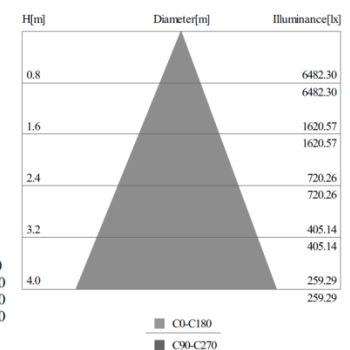

Driver Integrated

Control distance 6-8 Meters

IP rating IP40

Beam angle 45°

Photometric chart

System lumen out put 100lm/w

System efficacy 85%

CCT 3000K / 4000K / 6000K

CRI Ra80 / Ra90

Life time >50000h

Brand Alight

Country of origin China

Distribution Curve of Meridian

Illumination Cone Curve

Remarks