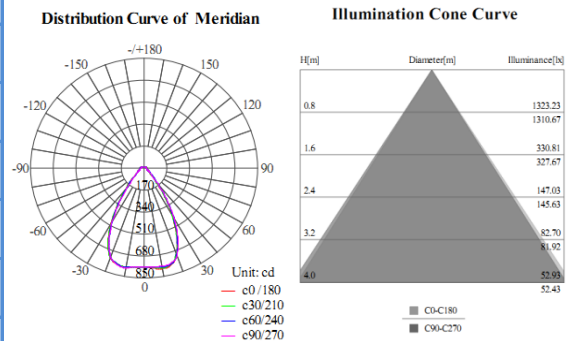

System lumen out put **900lm**

System efficacy **90lm/W**

CCT **3000K, 4000K, 6000K**

CRI **80/ 90**

Life time **50000**

Brand **ALIGHT**

Country of origin **China**

Remarks