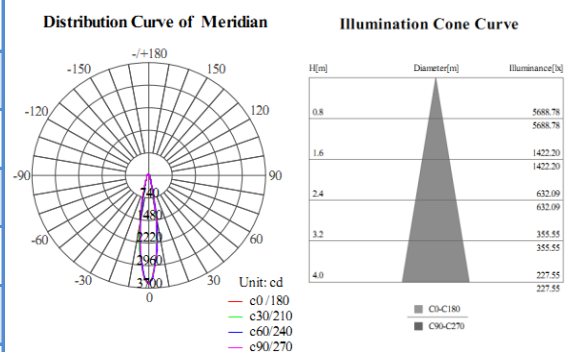

System lumen out put **900lm**

System efficacy **90lm/W**

CCT **3000K, 4000K, 6000K**

CRI **80/ 90**

Life time **50000**

Brand **ALIGHT**

Country of origin **China**

Remarks