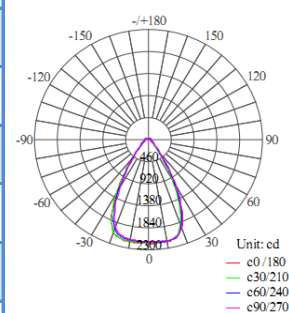

Diffuser

Input frequency **50/60Hz**

Trim

Driver **integrated**

caseing

IP rating **IP20**

Beam angle **60 deg**

Photometric chart

System lumen out put **2250lm**

System efficacy **95lm/W**

CCT **3000K, 4000K, 6000K**

CRI **80/ 90**

Life time **50000**

Brand **ALIGHT**

Country of origin **China**

Distribution Curve of Meridian

Illumination Cone Curve

Remarks