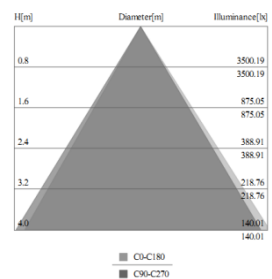

System lumen out put **2250lm**

System efficacy **95lm/W**

CCT **3000K, 4000K, 6000K**

CRI **80/ 90**

Life time **50000**

Brand **ALIGHT**

Country of origin **China**

Distribution Curve of Meridian

Illumination Cone Curve

Remarks