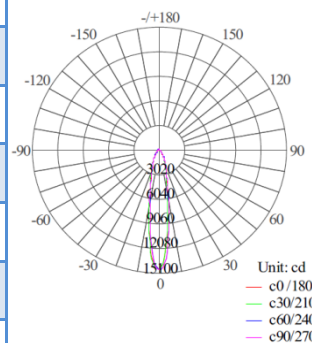

Type of light source COB LED

Size Ø92*200MM

Dimming Triac

Weight 1.5kg

Dimming range 0-100%

Body Aluminum

Power input 35W

Reflector PC

Power voltage 180-240VAC

Input frequency 50/60Hz

Driver Integrated

IP rating IP40

Beam angle 18°

Photometric chart

System lumen out put 100lm/w

System efficacy 85%

CCT 3000K / 4000K / 6000K

CRI Ra80 / Ra90

Life time >50000h

Brand Alight

Country of origin China

Distribution Curve of Meridian