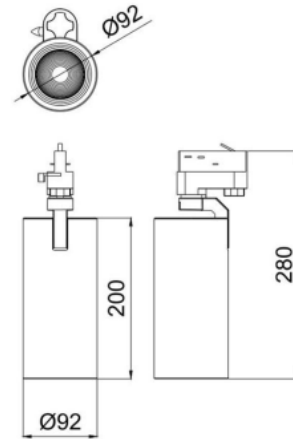

Ref. No.

Type of luminaire LED Track Light

Set model No. AL-TL0735-18

Image photo

Dimension and materials

Type of light source COB LED

Size Ø92*200MM

Dimming Triac

Weight 1.5kg

Dimming range 0-100%

Body Aluminum

Power input 35W

Reflector PC

Power voltage 180-240VAC

Input frequency 50/60Hz

Driver Integrated

IP rating IP40

Beam angle 18°

Photometric chart

System lumen out put 100lm/w

System efficacy 85%

CCT 3000K / 4000K / 6000K

CRI Ra80 / Ra90

Life time >50000h