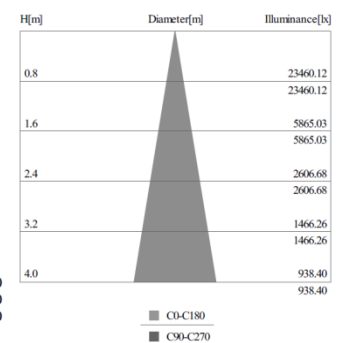

Illumination Cone Curve