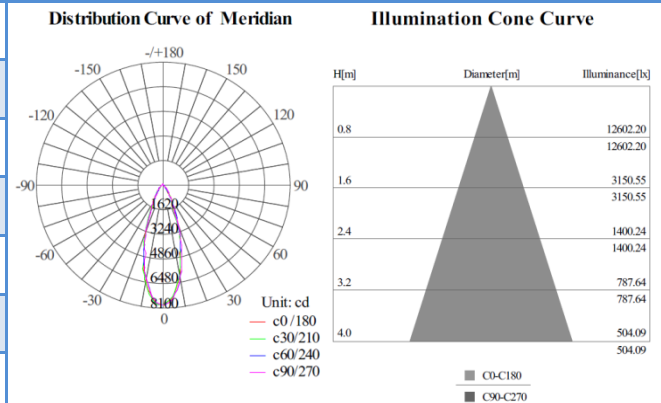

Type of light source *COB LED*

Size *Ø92*200MM*

Dimming *Triac*

Weight *1.5kg*

Dimming range *0-100%*

Body *Aluminum*

Power input *35W*

Reflector *PC*

Power voltage *180-240VAC*

Input frequency *50/60Hz*

Driver *Integrated*

IP rating *IP40*

Beam angle *38°*

Photometric chart

System lumen out put *100lm/w*

System efficacy *85%*

CCT *3000K / 4000K / 6000K*

CRI *Ra80 / Ra90*

Life time *>50000h*

Brand *Alight*

Country of origin *China*