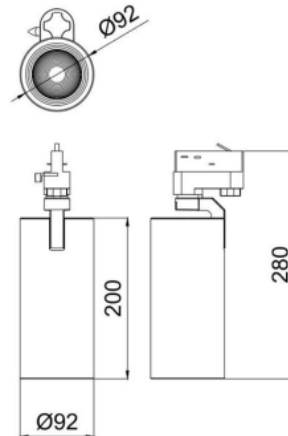

Ref. No.

Type of luminaire *LED Track Light*

Set model No. *AL-TL0735-38*

Image photo

Dimension and materials

Type of light source *COB LED*

Size *Ø92\*200MM*

Dimming *Triac*

Weight *1.5kg*

Dimming range *0-100%*

Body *Aluminum*

Power input *35W*

Reflector *PC*

Power voltage *180-240VAC*

Input frequency *50/60Hz*

Driver *Integrated*

IP rating *IP40*

Beam angle *38°*

Photometric chart

System lumen out put *100lm/w*

System efficacy *85%*

CCT *3000K / 4000K / 6000K*

CRI *Ra80 / Ra90*

Life time *>50000h*